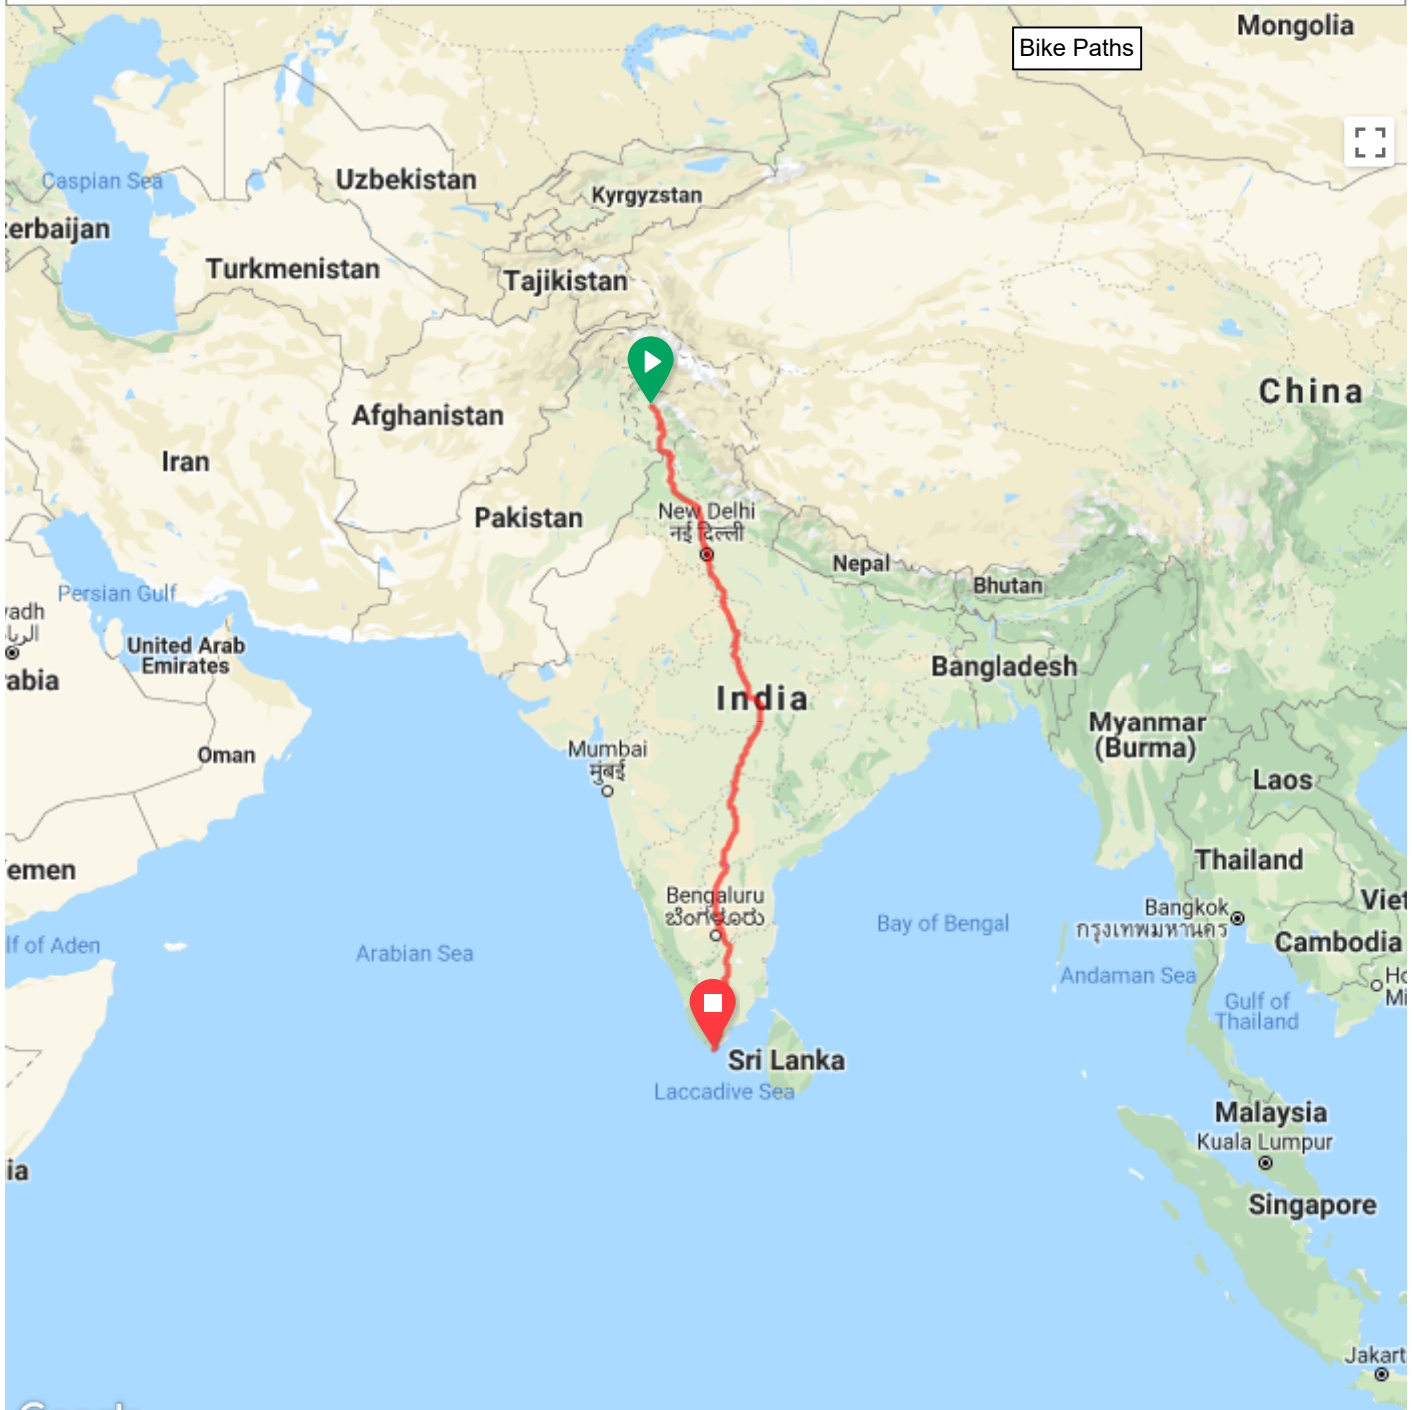

K2K EXPEDITION - Oct 2019 3595.6 km, +20447 /-22002 m

Google

Map data ©2019 Google, ORION-ME, SK telecom

Ride With GPS · <https://ridewithgps.com>